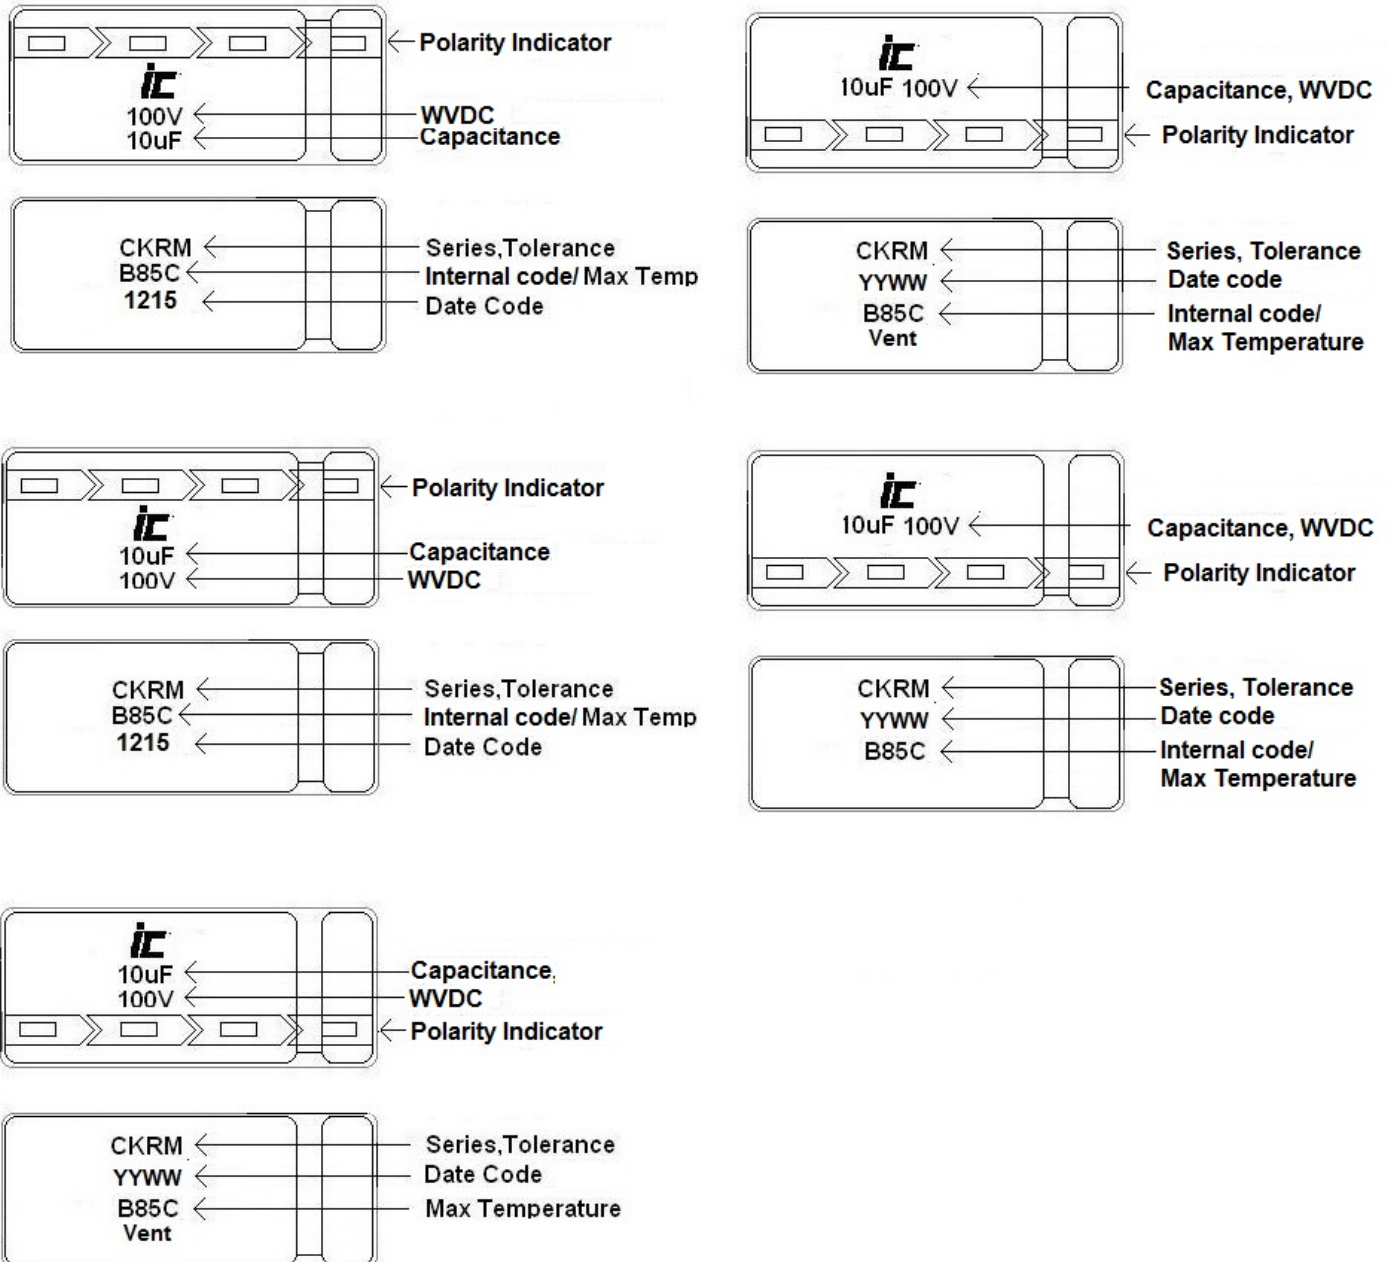

Component traceability

Aluminum Electrolytic capacitors

Capacitor Markings Non-polar Radial Leaded Aluminum Electrolytics

Capacitor Markings Axial leaded Aluminum Electrolytics

Capacitor Markings Radial leaded Aluminum Electrolytics

Capacitor Markings Snap in Aluminum Electrolytics

Capacitor Markings Large Can Aluminum Electrolytics

Aluminum Electrolytic Surface mount Capacitors