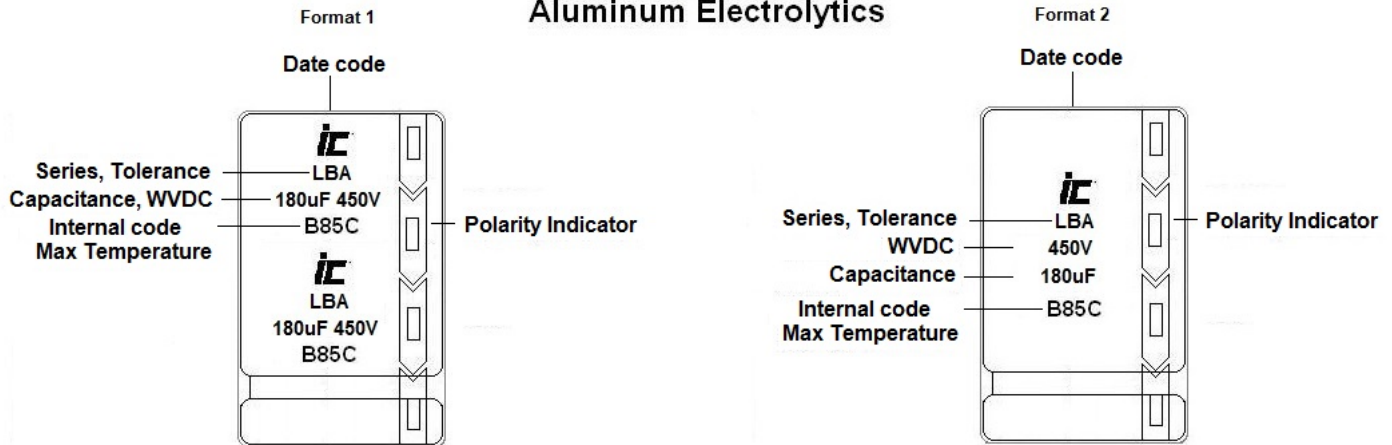

Component traceability

Aluminum Electrolytic capacitors

Capacitor Markings Non-polar Radial Leaded Aluminum Electrolytics

Capacitor Markings Axial leaded Aluminum Electrolytics

Capacitor Markings Radial leaded Aluminum Electrolytics

Capacitor Markings Snap in Aluminum Electrolytics

Capacitor Markings Large Can Aluminum Electrolytics

Aluminum Electrolytic Surface mount Capacitors