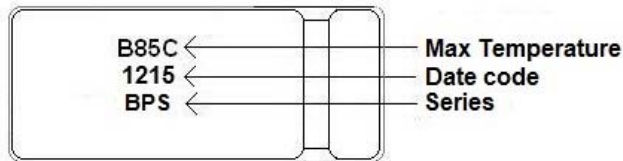

Component traceability

Aluminum Electrolytic capacitors

Capacitor Markings Non-polar Radial Leaded Aluminum Electrolytics

Capacitor Markings Axial leaded Aluminum Electrolytics

Capacitor Markings Radial leaded Aluminum Electrolytics